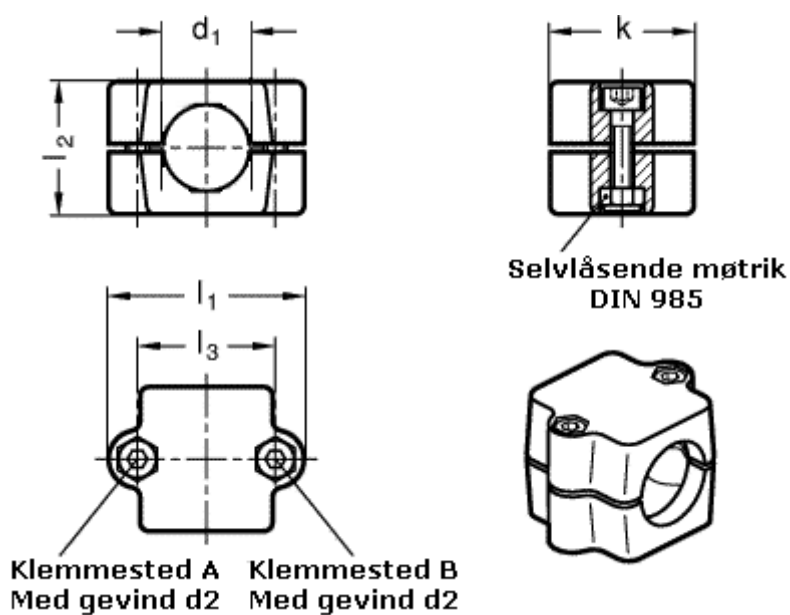

Article number: 20241B45332SW
Description: E+G Tube connector
GN 241-B45-33-SW

Measures

d1 = 45
d2 = M10
k = 76
l1 = 98
l2 = 70
l3 = 73